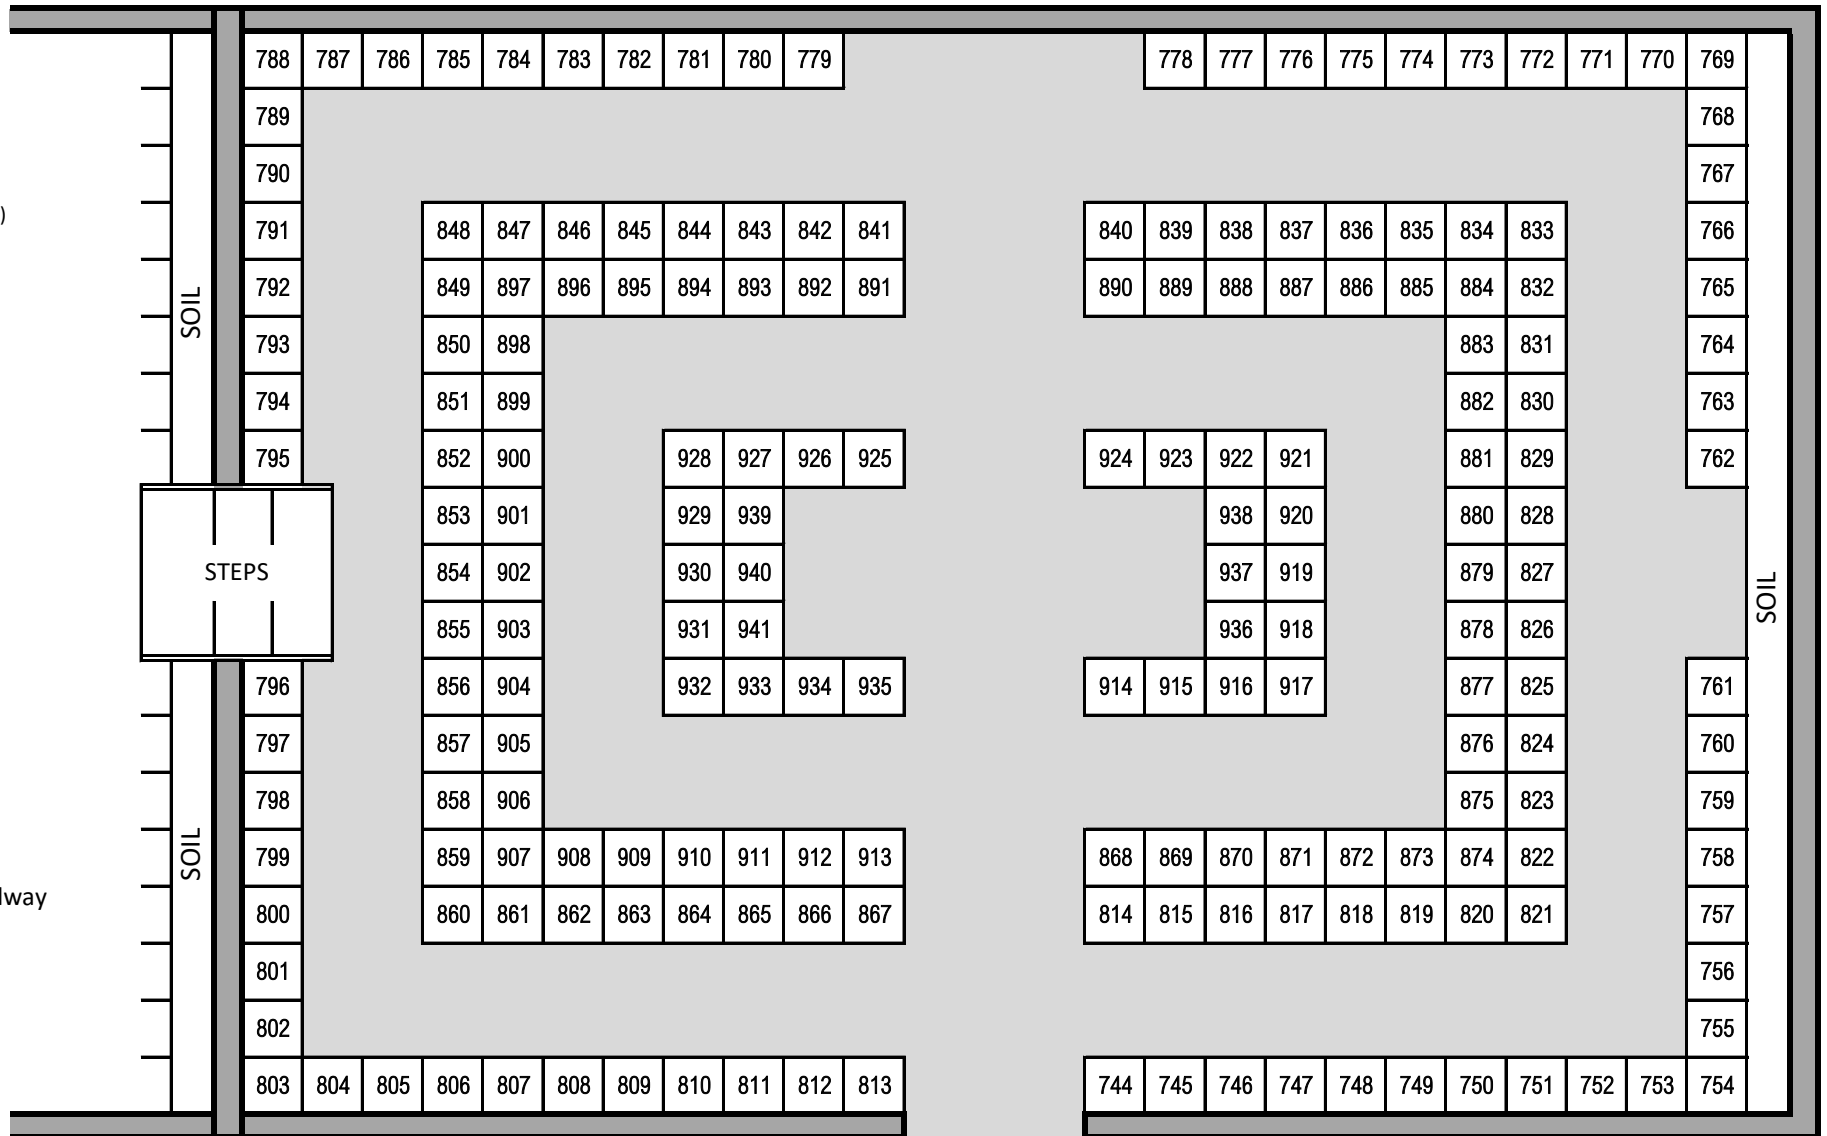

Garden of Rest Area 'B'
(Plots ref. GORB...)

NORTH

Roadway

Plot sizes approx. 42cm X42cm

Beacon Garden of Rest Area 'A' June 2021

Plot Refs. GORA744 to GORA941