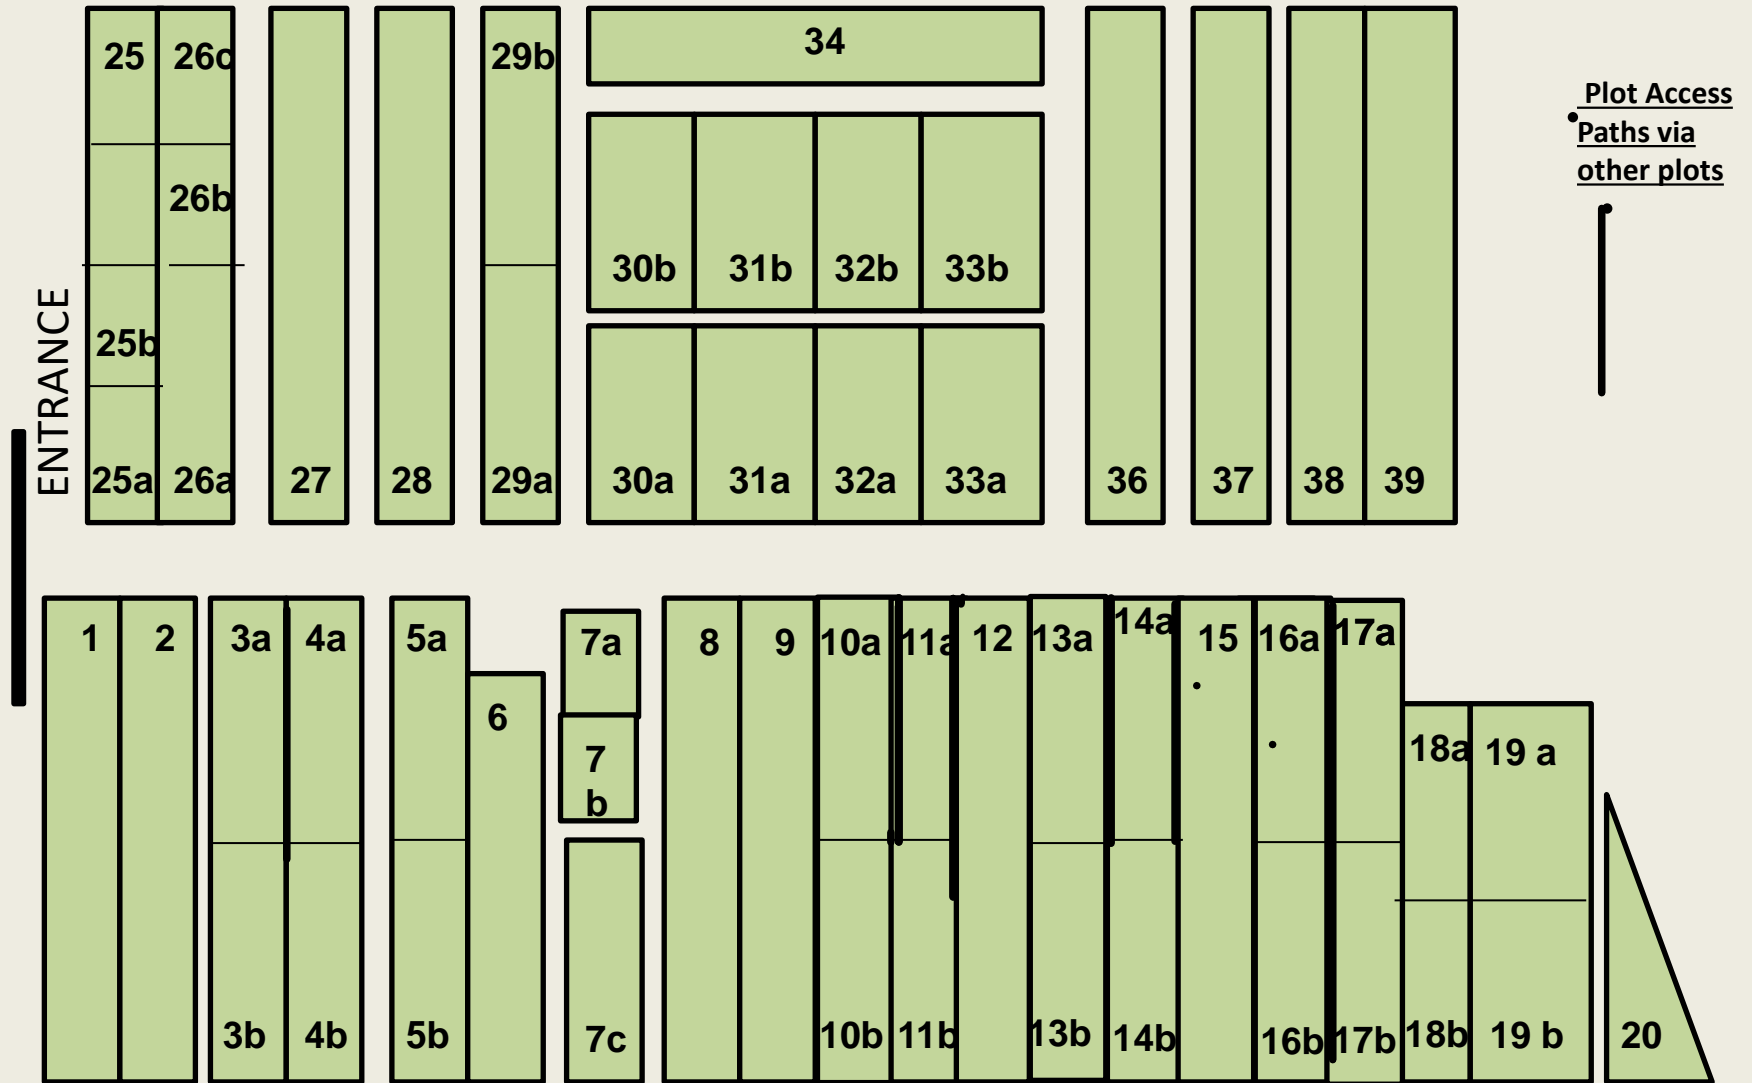

NORTON ROAD ALLOTMENTS SITE PLAN

Allotments owned and managed by Stotfold Town Council
 The Greenacre Centre, Valerian Way, Stotfold, Hitchin, Herts, SG5 4HG
 Telephone: 01462 730064 Email: enquiries@stotfoldtowncouncil.gov.uk

*For illustrative purposes only
 Not to scale*