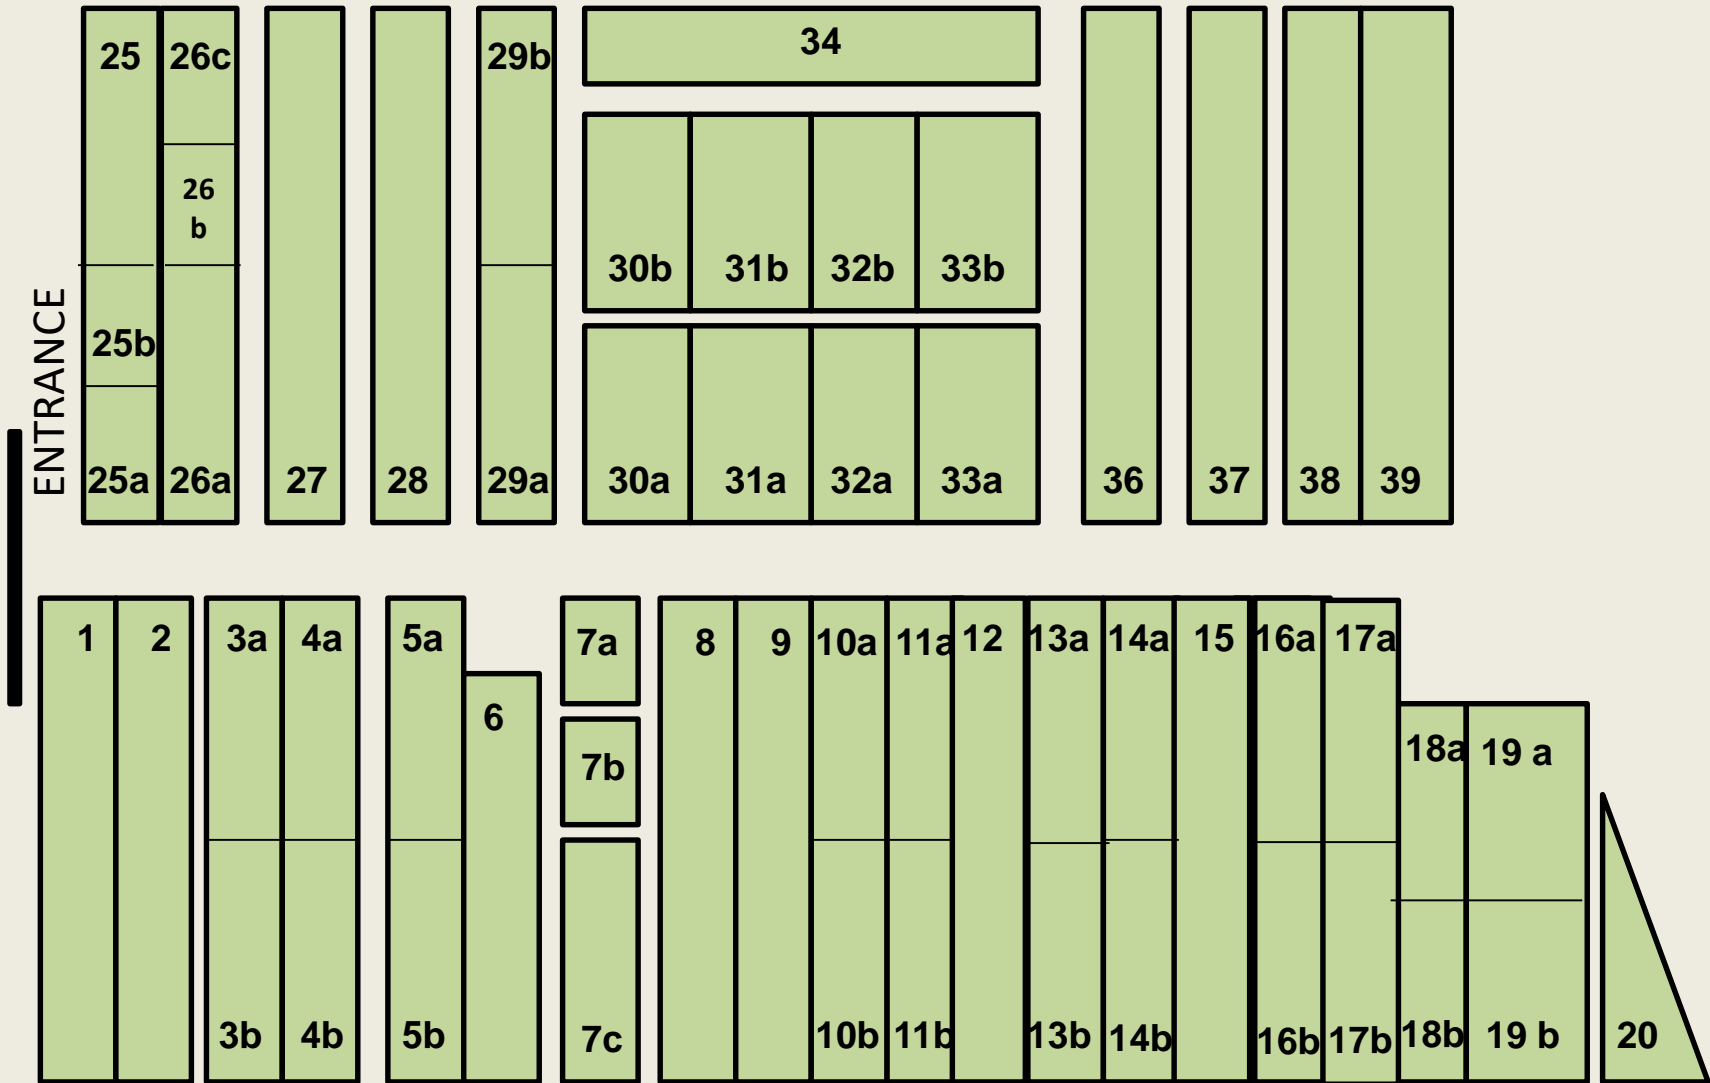

NORTON ROAD ALLOTMENTS SITE PLAN

Allotments owned and managed by Stotfold Town Council
 The Greenacre Centre, Valerian Way, Stotfold, Hitchin, Herts, SG5 4HG
 Telephone: 01462 730064 Email: enquiries@stotfoldtowncouncil.gov.uk

*For illustrative purposes only
 Not to scale*